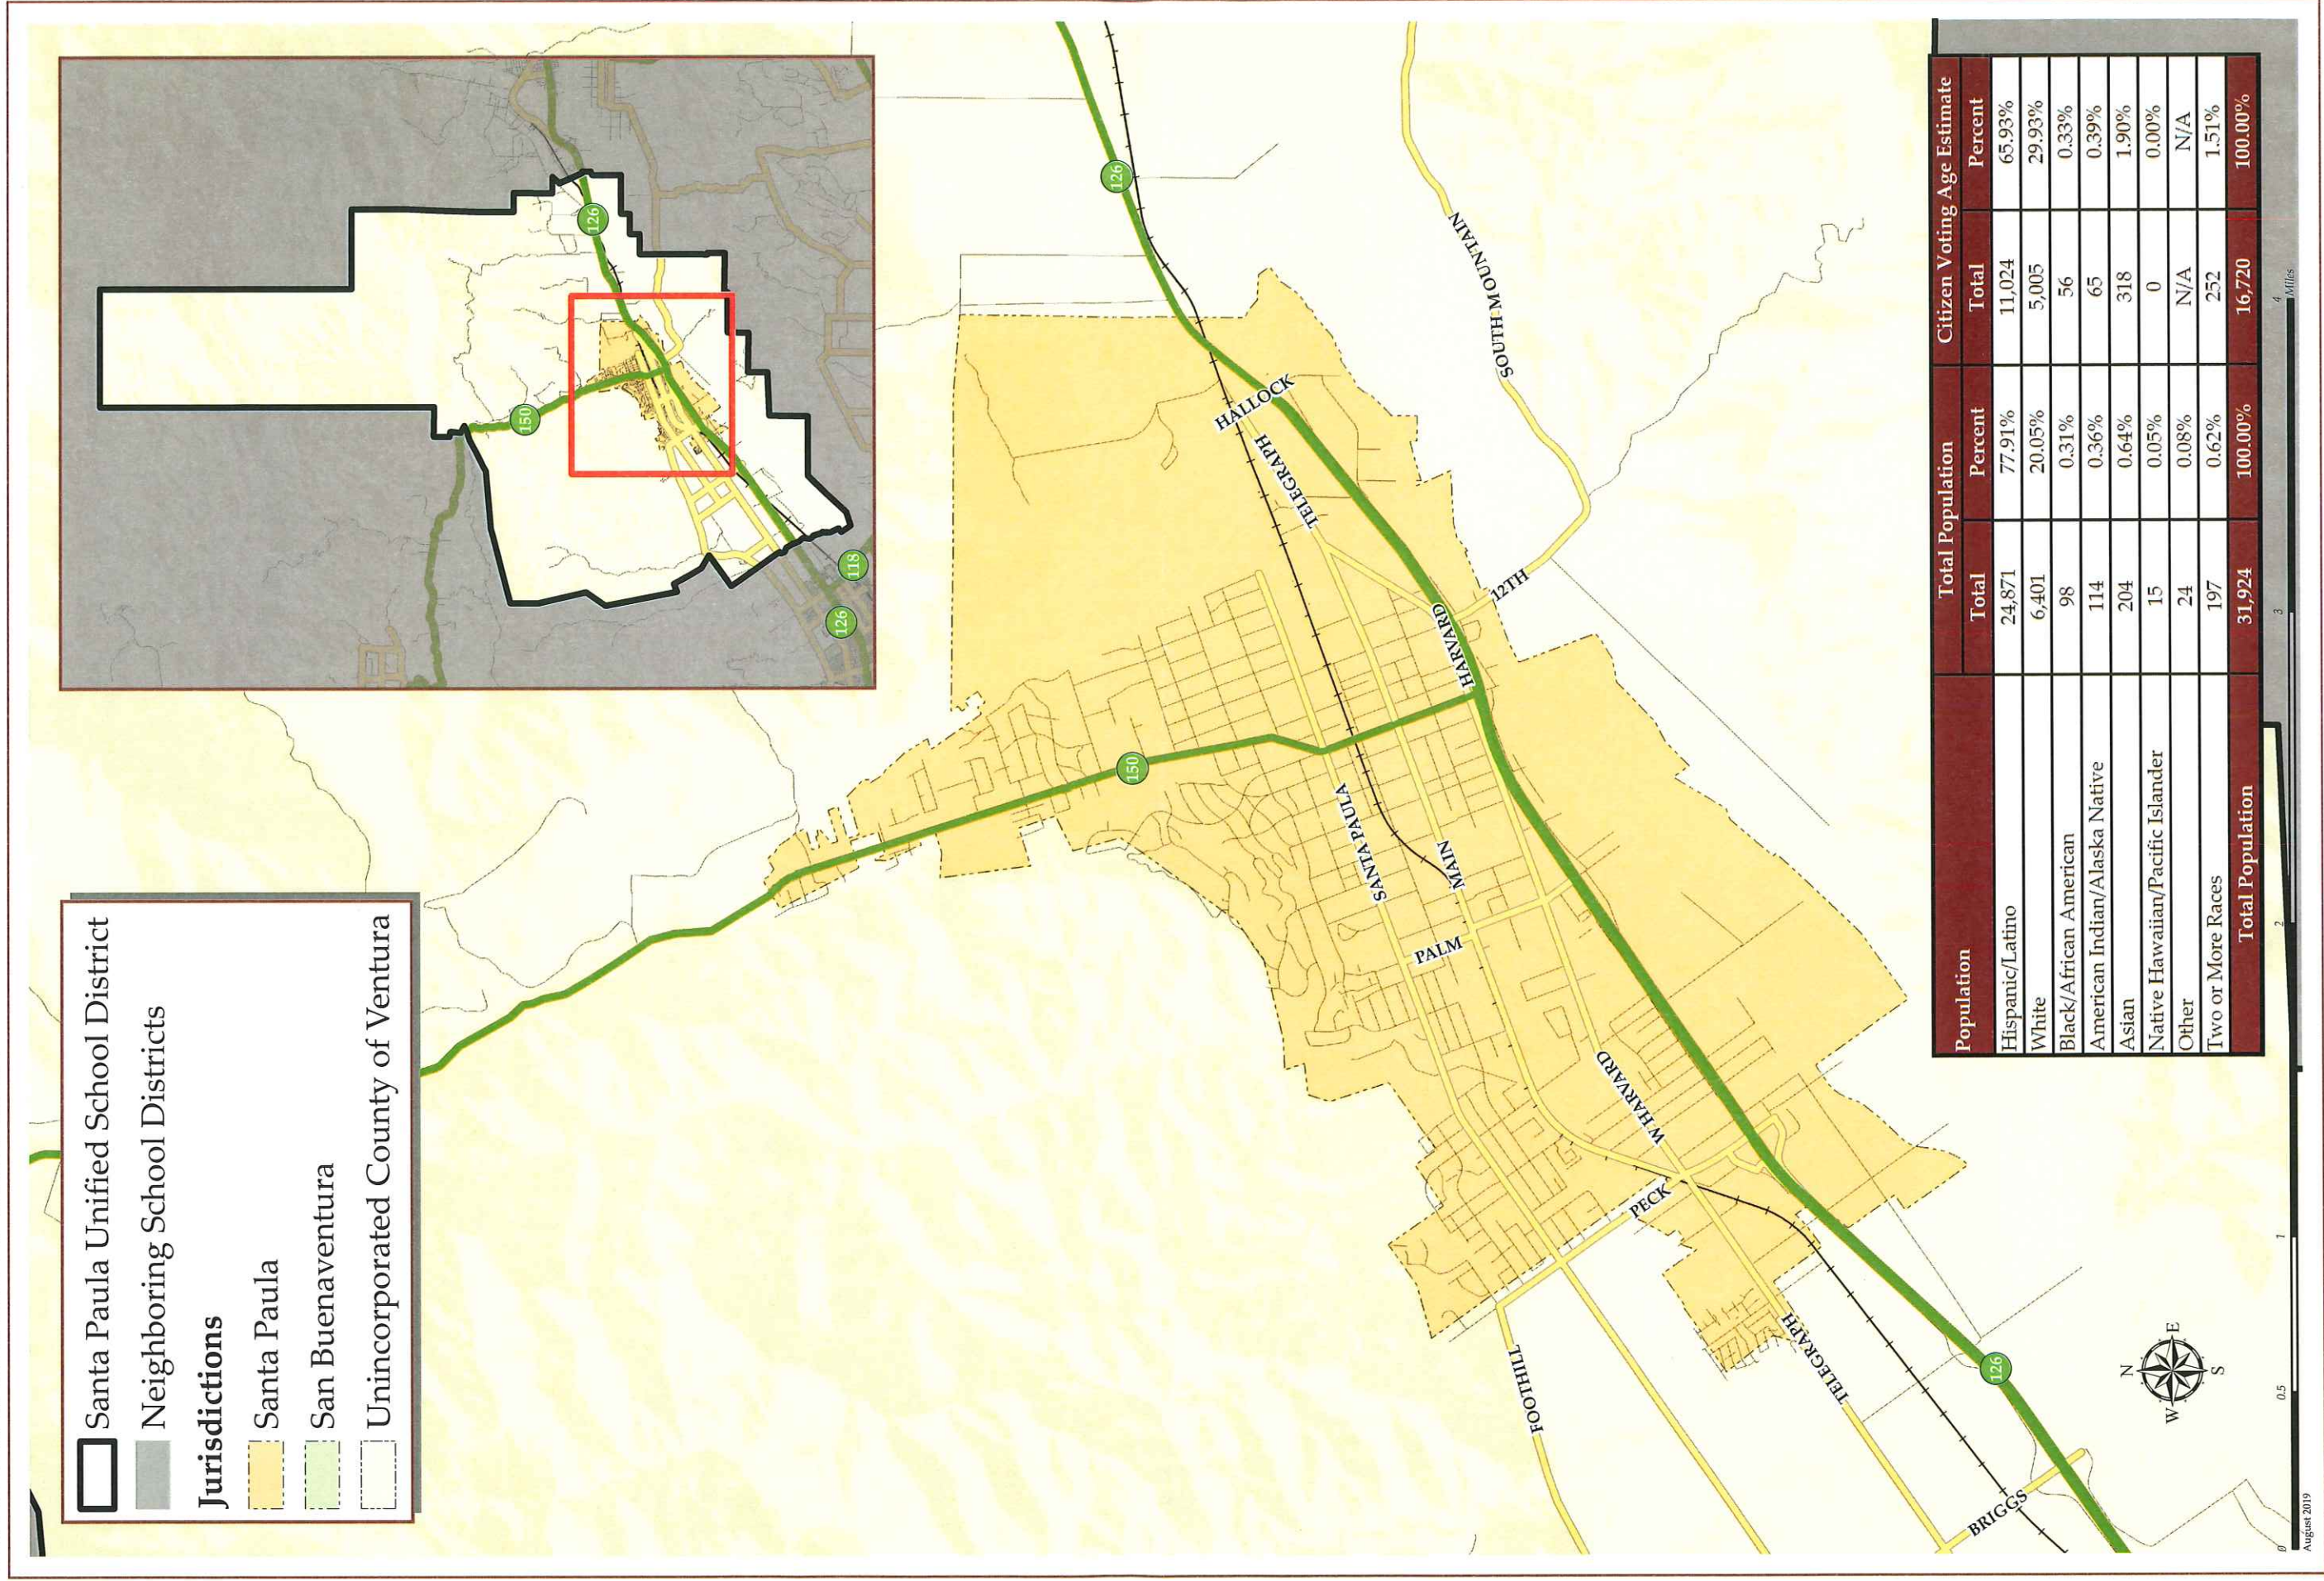

SANTA PAULA UNIFIED SCHOOL DISTRICT GEOGRAPHIC PROFILE

Jurisdictions

- Santa Paula Unified School District
- Neighboring School Districts
- Santa Paula
- San Buenaventura
- Unincorporated County of Ventura

Population	Total Population		Citizen Voting Age Estimate	
	Total	Percent	Total	Percent
Hispanic/Latino	24,871	77.91%	11,024	65.93%
White	6,401	20.05%	5,005	29.93%
Black/African American	98	0.31%	56	0.33%
American Indian/Alaska Native	114	0.36%	65	0.39%
Asian	204	0.64%	318	1.90%
Native Hawaiian/Pacific Islander	15	0.05%	0	0.00%
Other	24	0.08%	N/A	N/A
Two or More Races	197	0.62%	252	1.51%
Total Population	31,924	100.00%	16,720	100.00%

0 0.5 1 2 3 4 Miles

August 2019